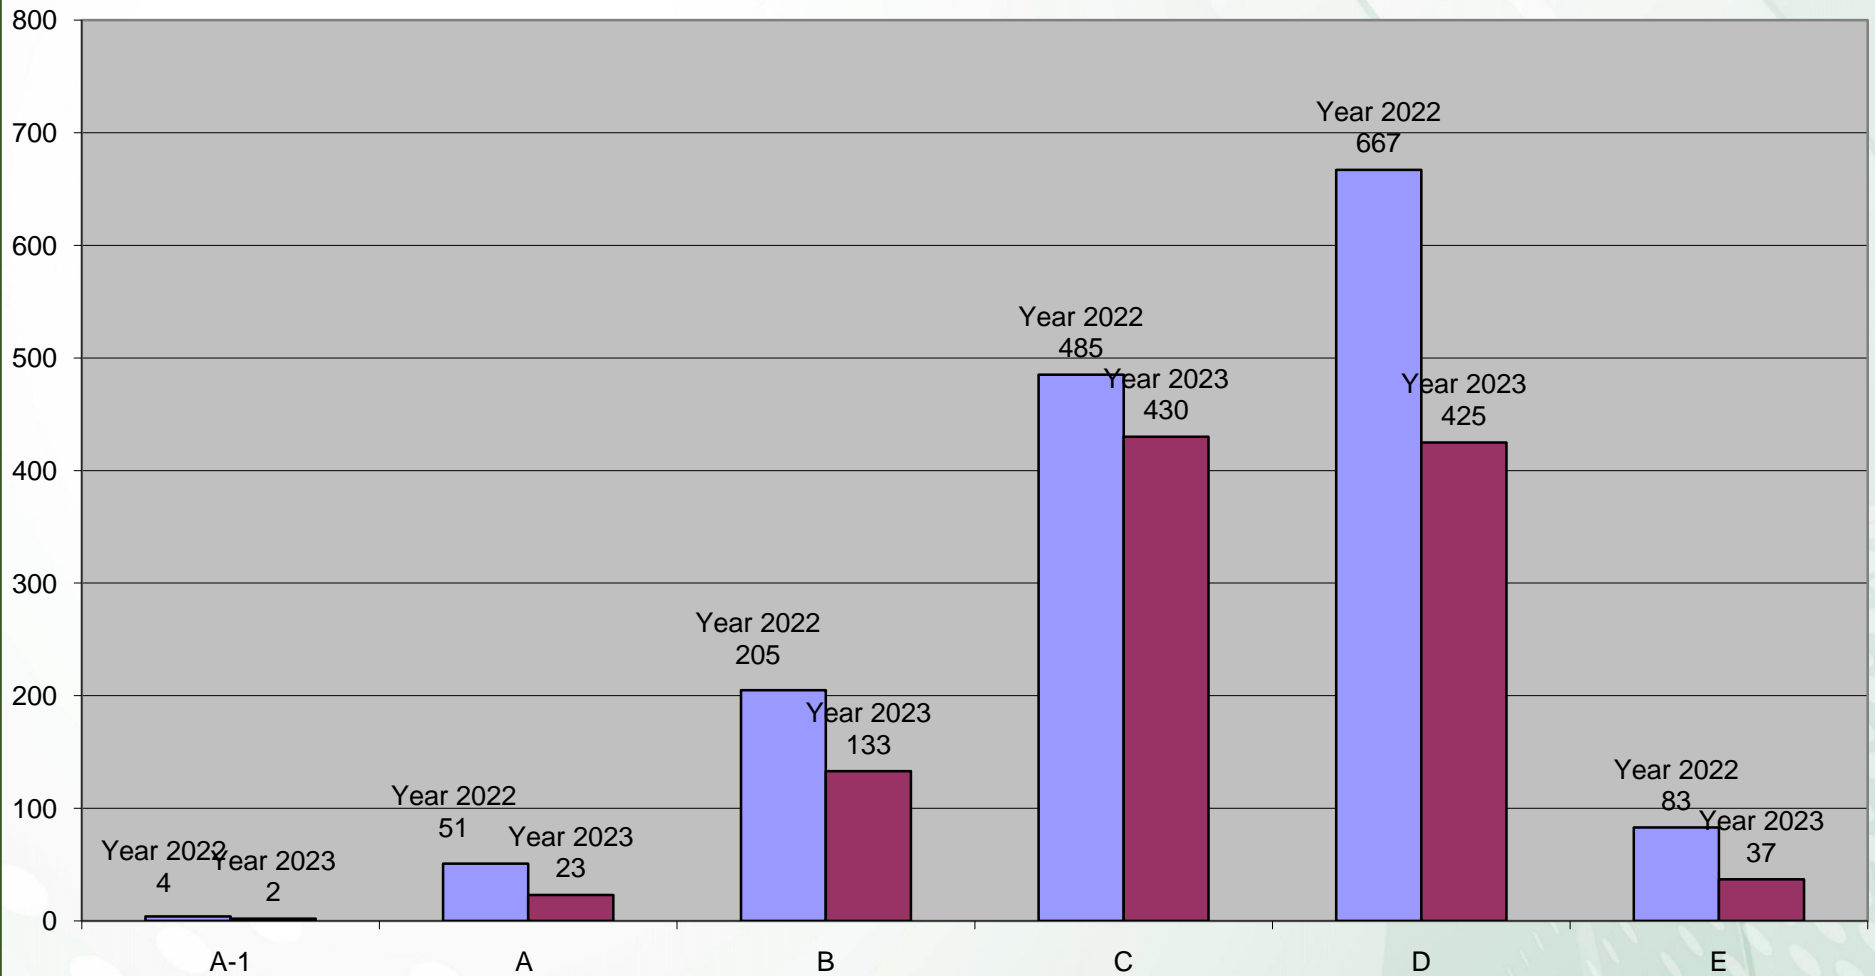

**INTERMEDIATE PART-II COMMERCE (PRIVATE) GROUP ANNUAL EXAMINATION 2023
MALE / FEMALE GRADE-WISE COMPARISON OF RESULTS (YEAR 2022 & 2023)**