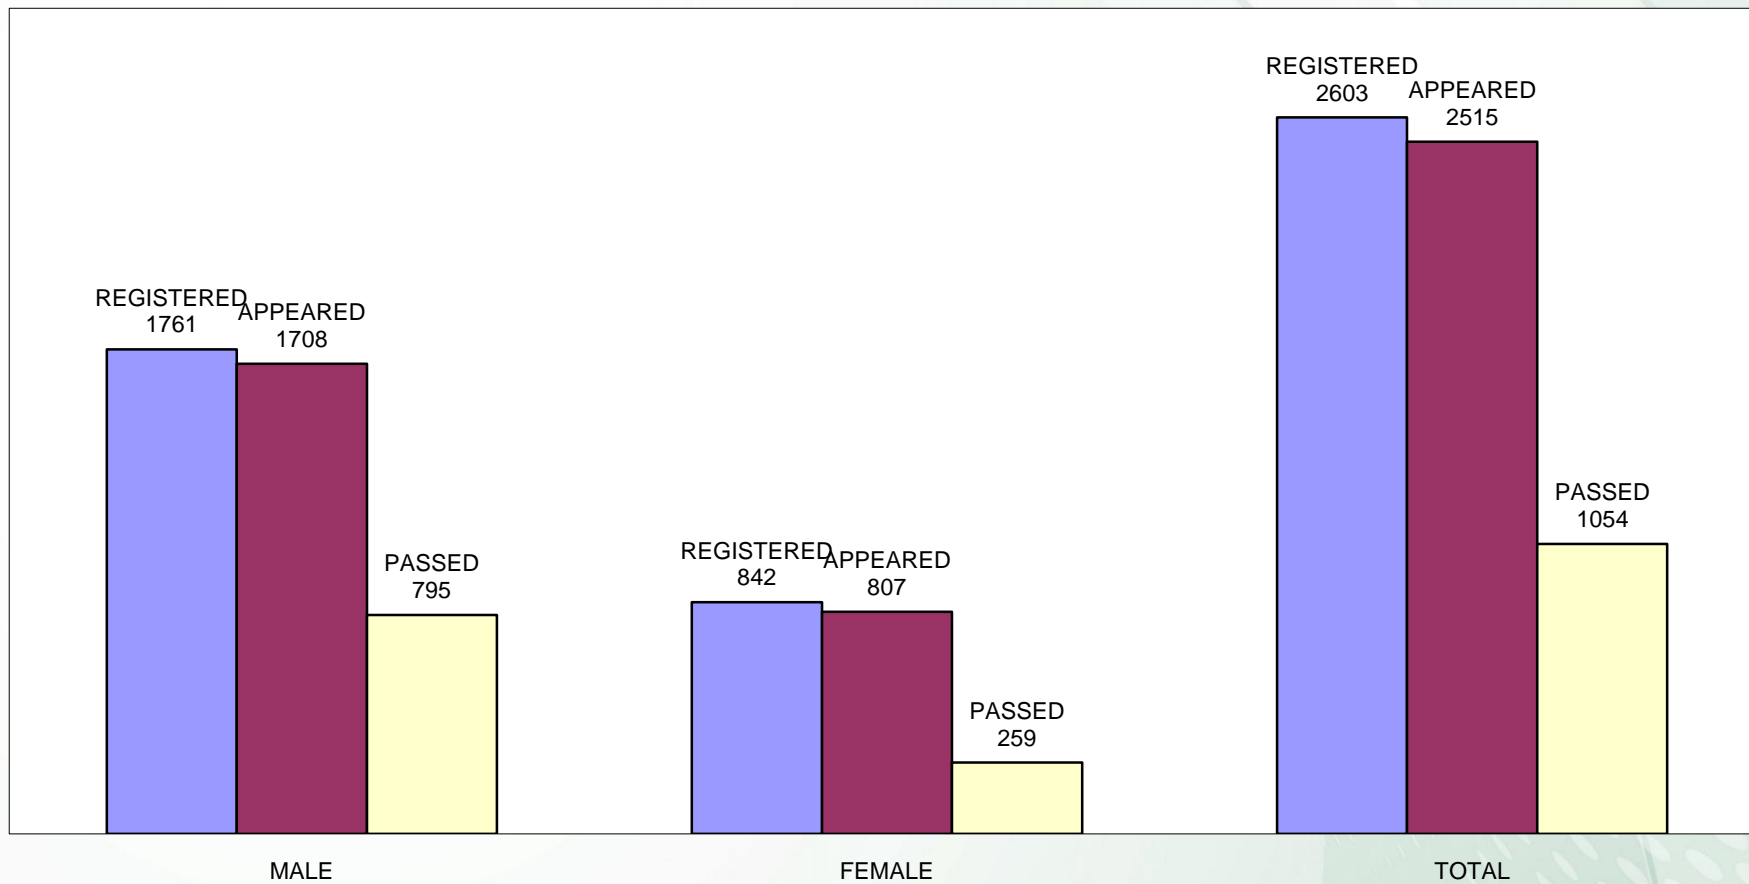

INTERMEDIATE PART-II COMMERCE (PRIVATE) GROUP ANNUAL EXAMINATION 2023 RESULT AT A GLANCE