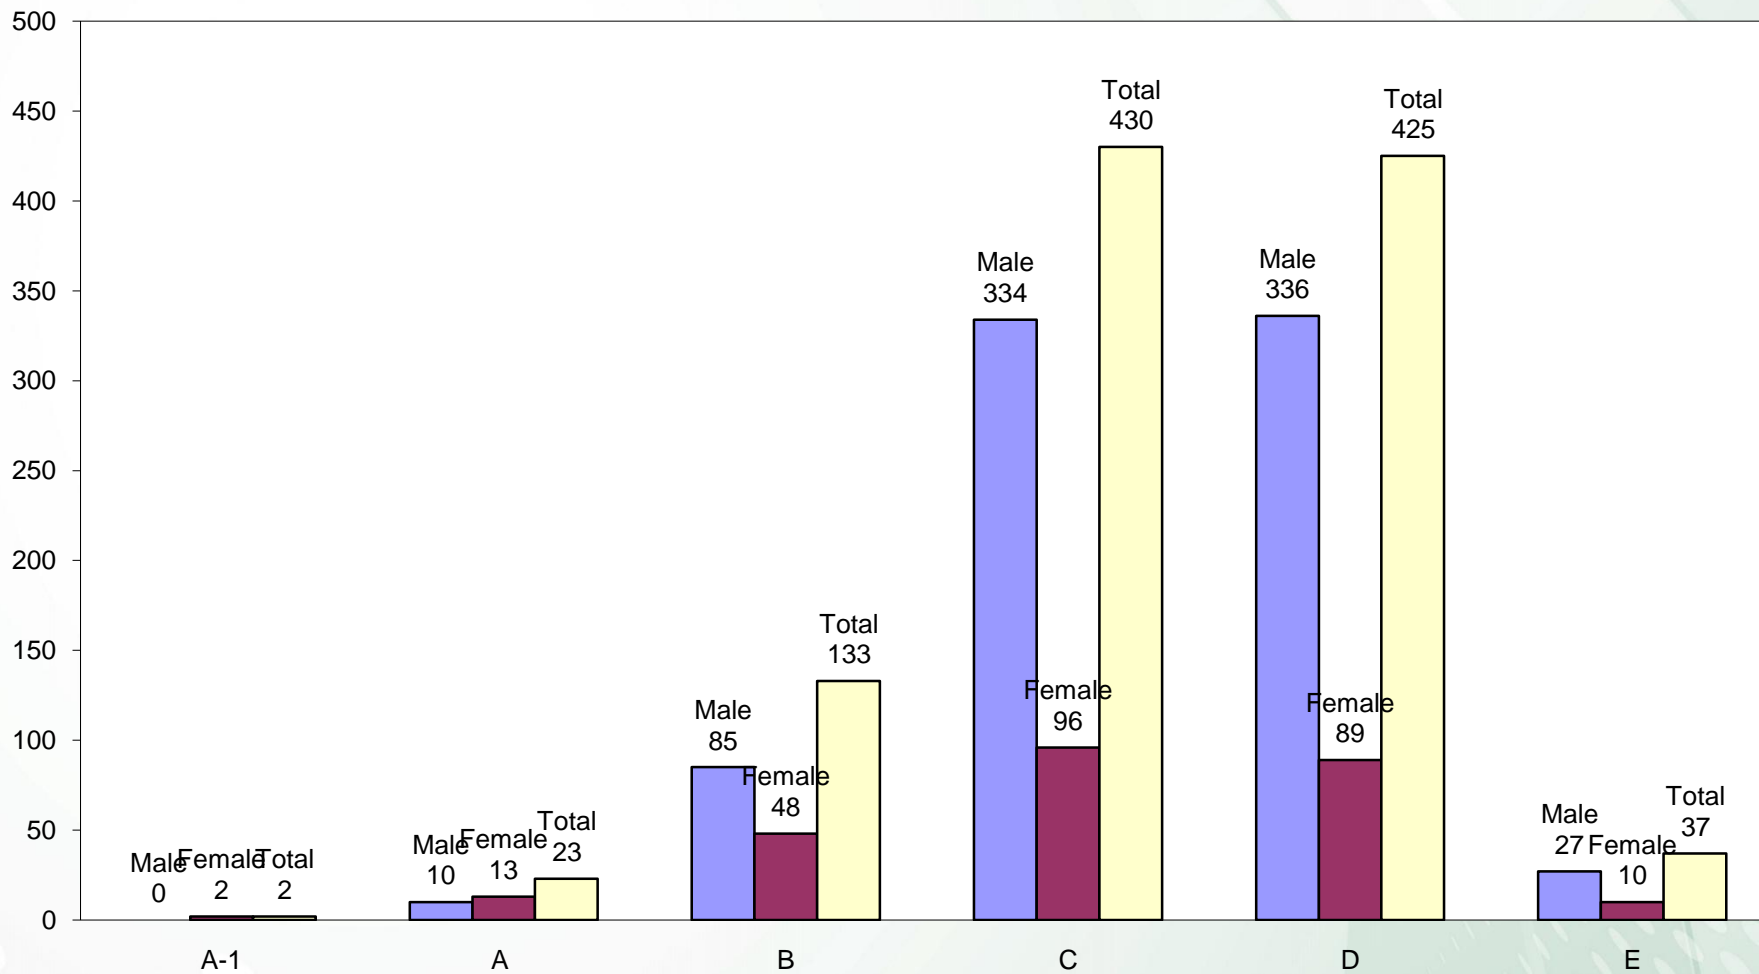

**INTERMEDIATE PART-II COMMERCE (PRIVATE) GROUP ANNUAL EXAMINATION 2023
MALE & FEMALE GRADE-WISE COMPARISON OF RESULTS**