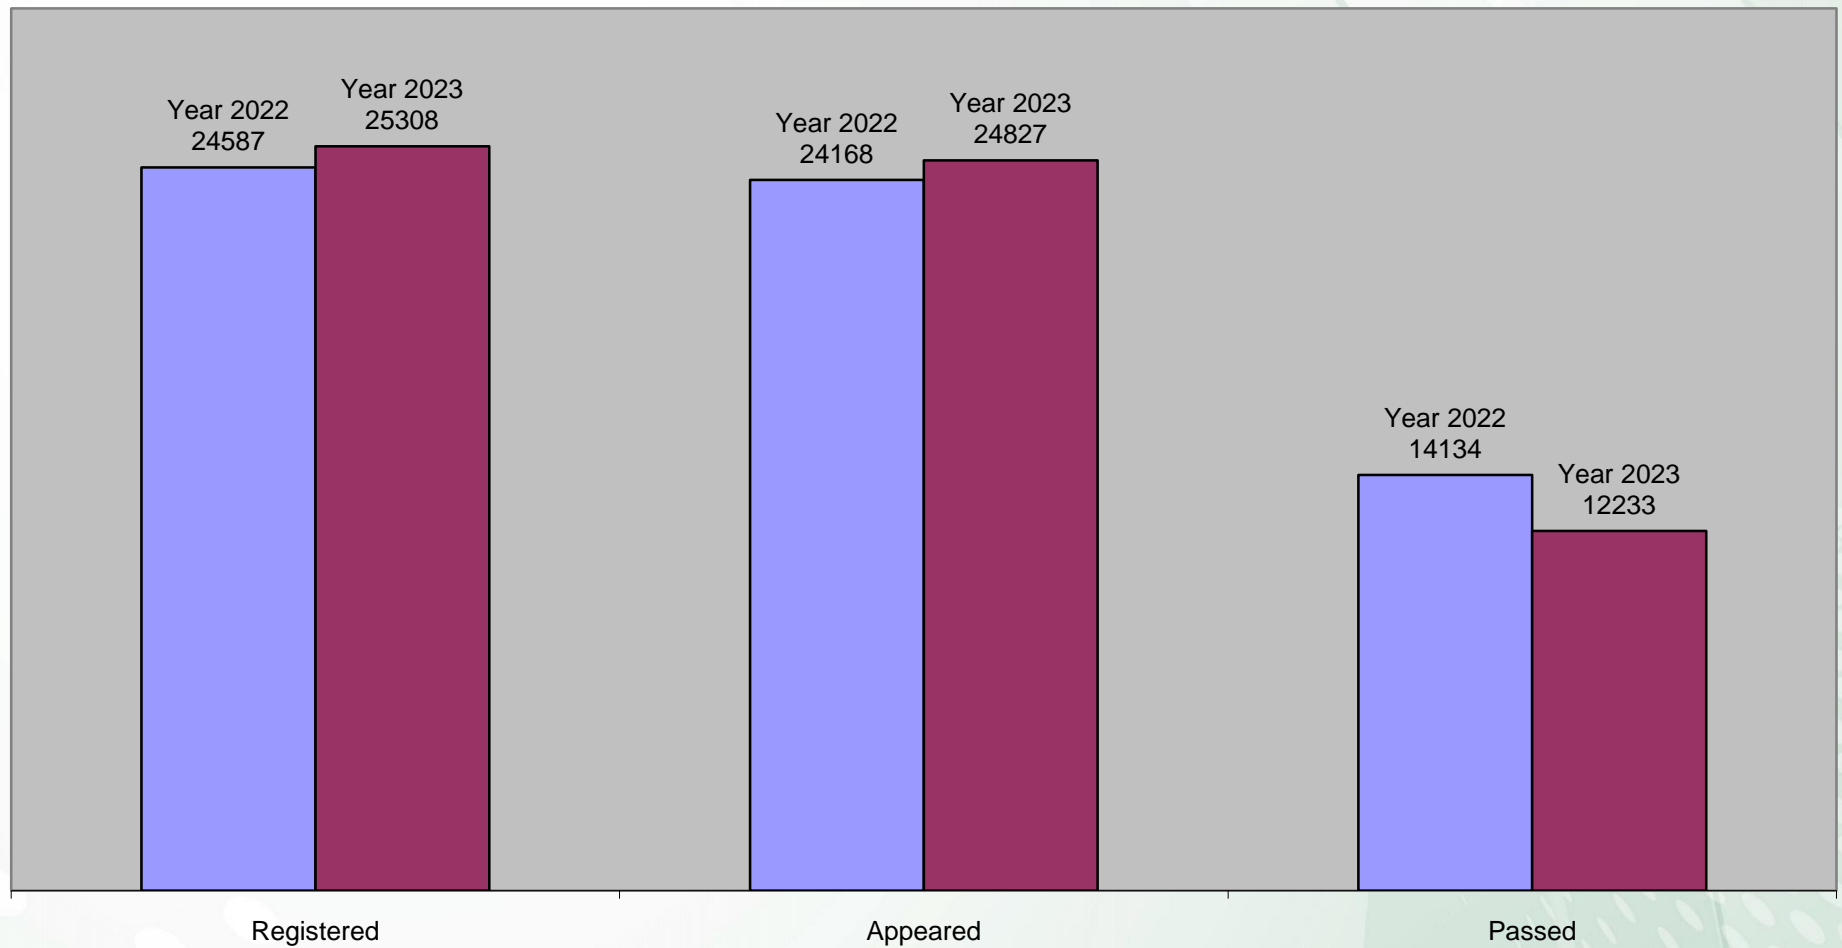

**INTERMEDIATE PART-II ANNUAL EXAMINATION SCIENCE PRE-ENGINEERING (GROUP)
COMPARISON OF RESULTS OF ANNUAL EXAMINATION (2022 & 2023)**