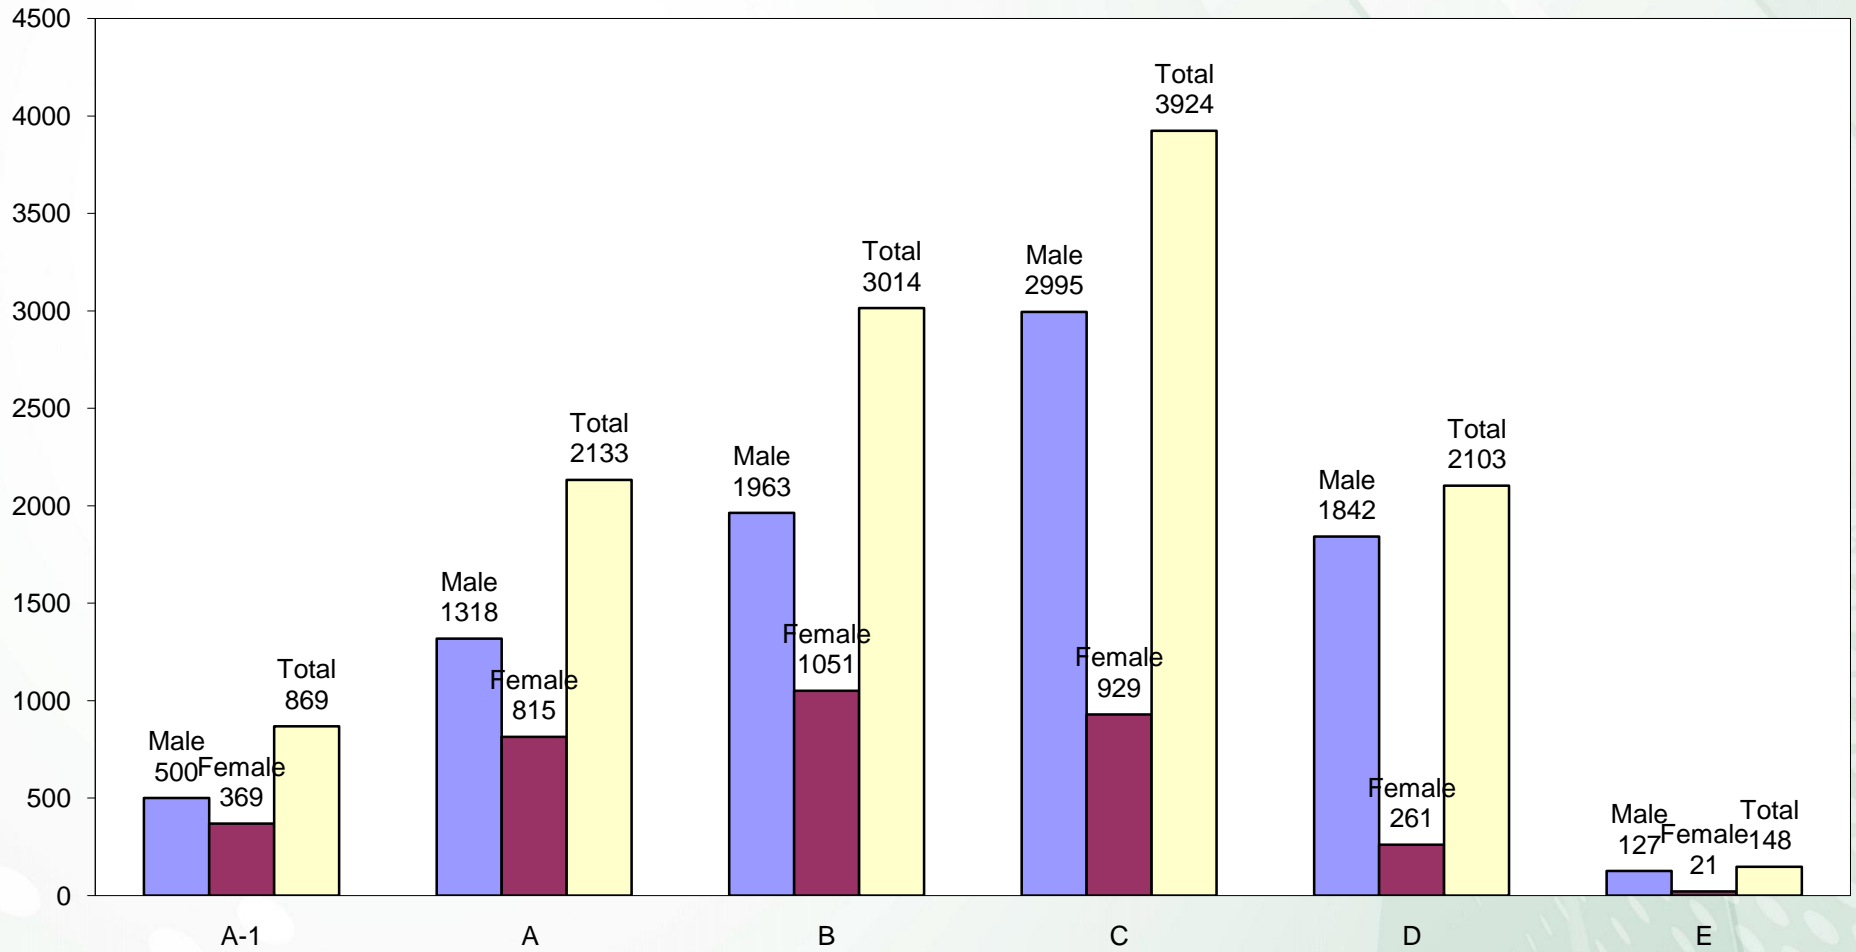

**INTERMEDIATE PART-II SCIENCE PRE-ENGINEERING GROUP ANNUAL EXAMINATION
RESULT – GRADE-WISE (MALE & FEMALE)**