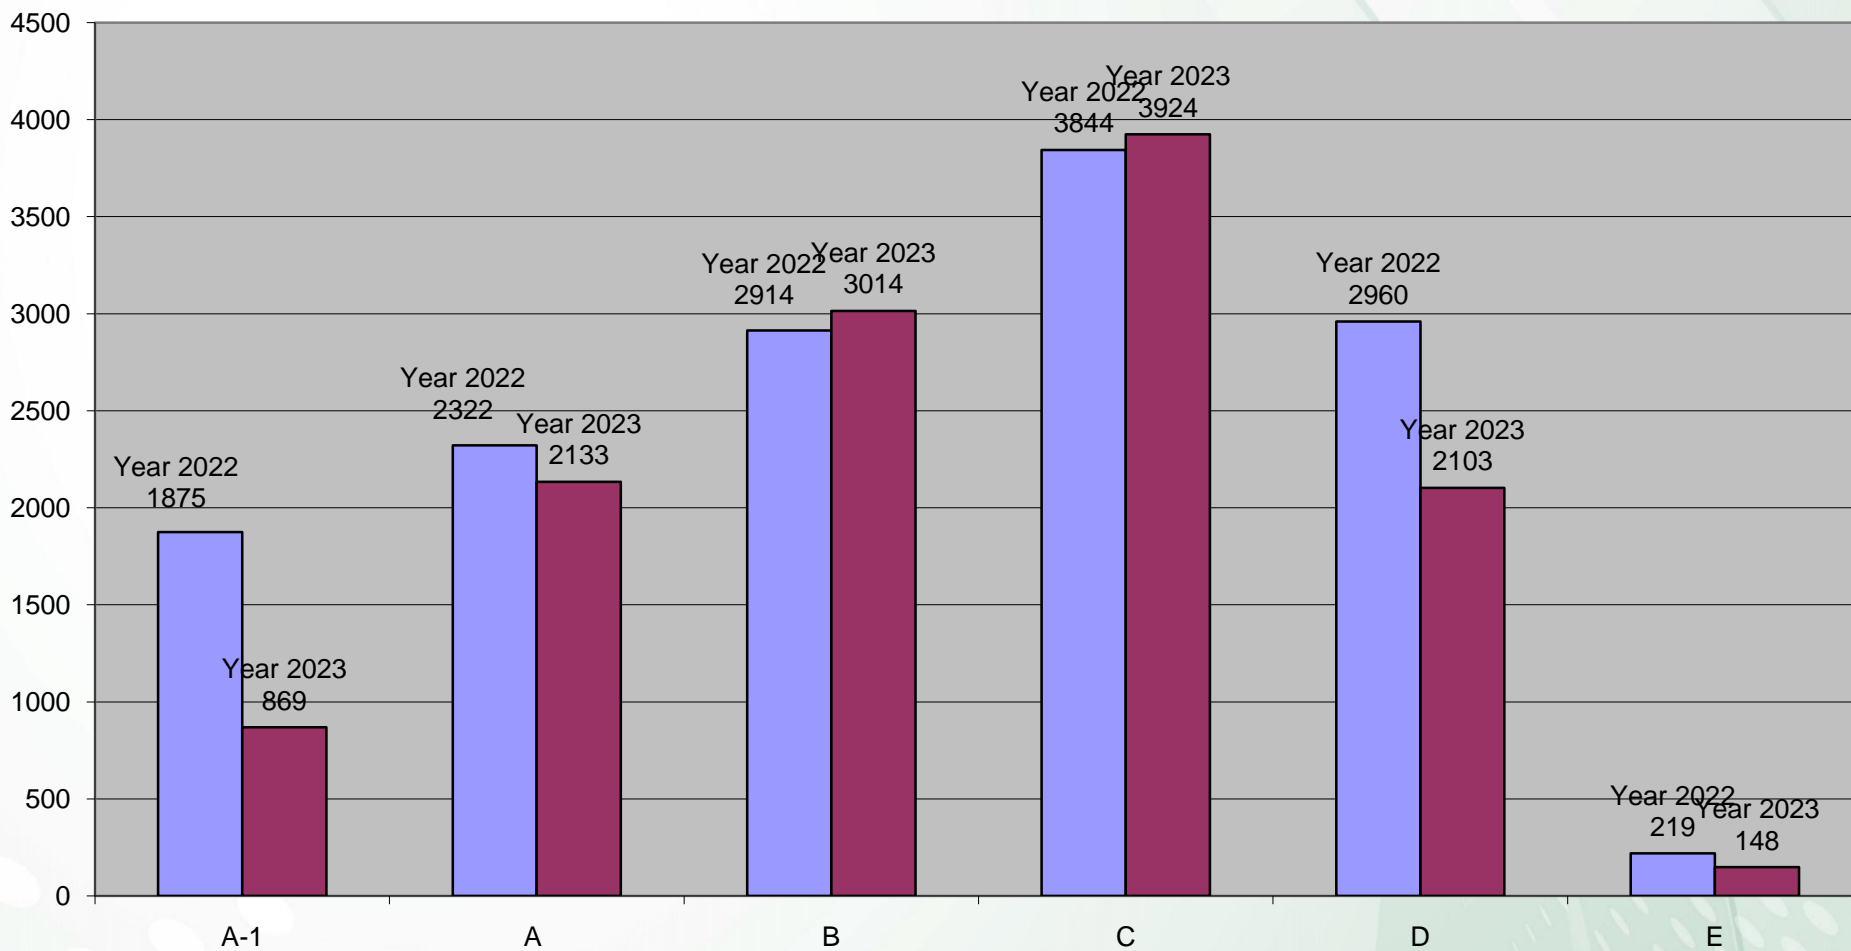

**INTERMEDIATE PART-II ANNUAL EXAMINATION SCIENCE PRE-ENGINEERING (GROUP)
GRADE-WISE COMPARISON OF RESULTS (YEAR 2022 & 2023)**