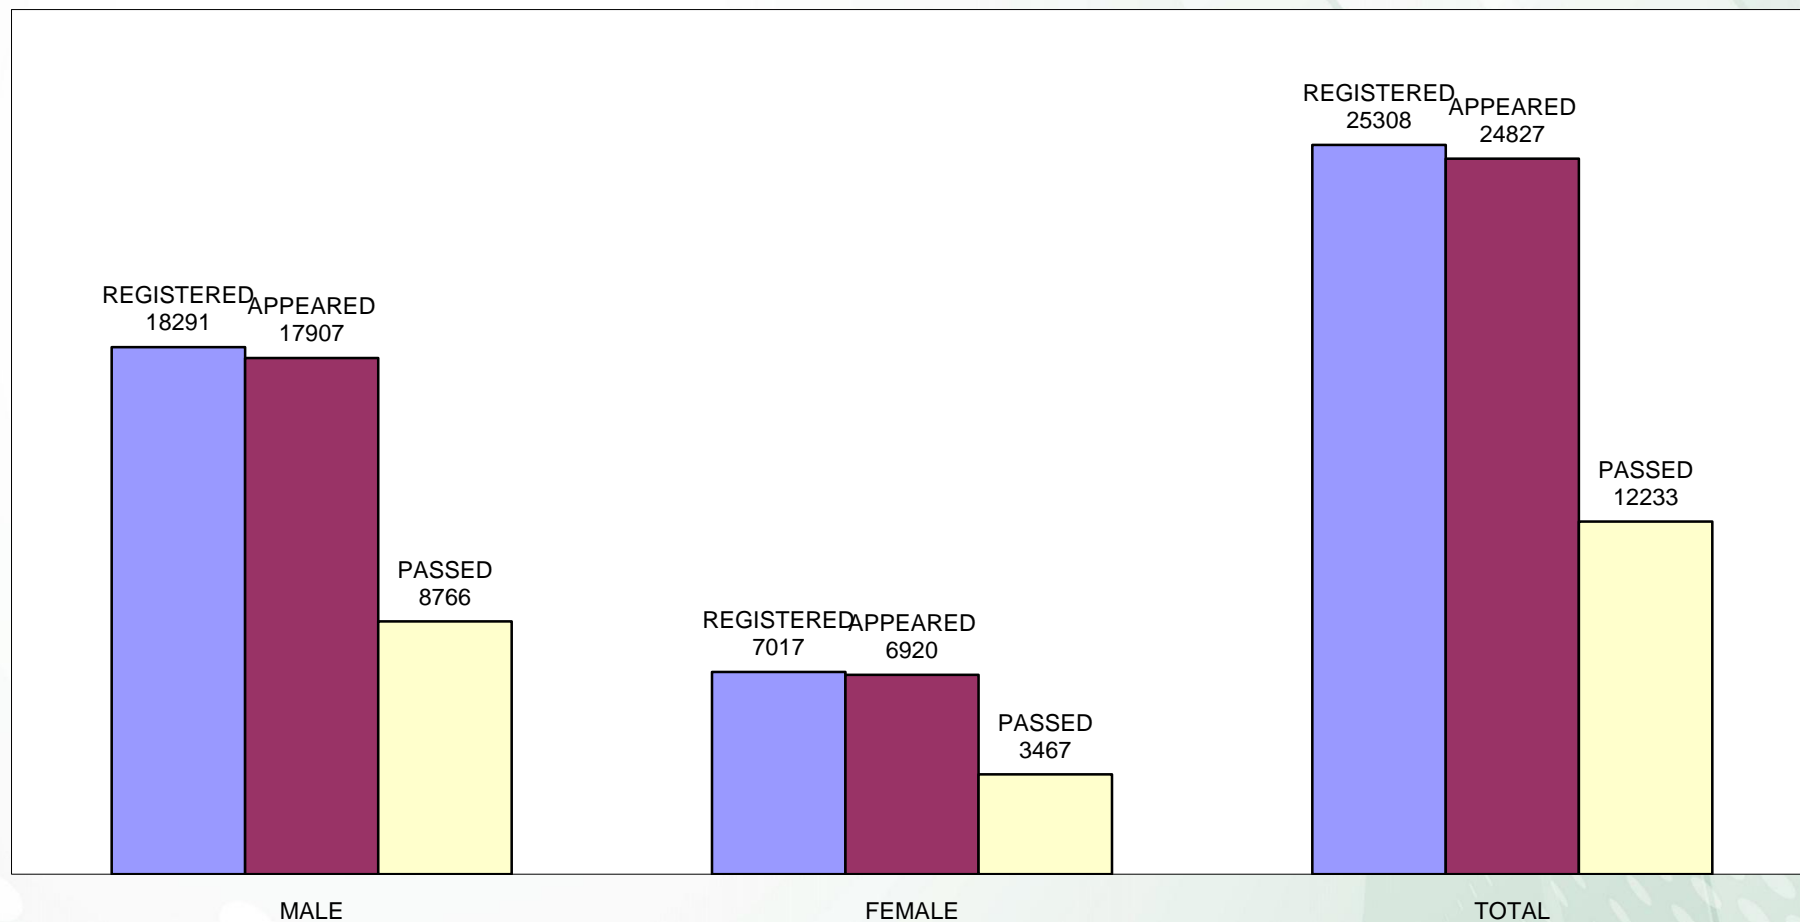

INTERMEDIATE PART-II SCIENCE PRE-ENGINEERING GROUP ANNUAL EXAMINATION RESULT AT A GLANCE

BOARD OF INTERMEDIATE EDUCATION, KARACHI

INTERMEDIATE PART-II (CLASS-XII) SCIENCE (PRE-ENGINEERING) GROUP ANNUAL EXAMINATION 2023 COLLEGE WISE MALE AND FEMALE PASS PERCENTAGE WITH GRADE (COMPARATIVE STATEMENT)

S.No.	College Name	Registered	Absent	Appeared	A-1	A	B	C	D	E	Fail	Total Pass	Pass %	Fail %
50% and Above														
1	Tabani's College	7	0	7	0	1	3	3	0	0	0	7	100	0
2	Muhammad Ismail Allah Wala Women College(Intermediate)	3	0	3	1	2	0	0	0	0	0	3	100	0
3	Tayyaba Fellowship H.S.S.	1	0	1	0	0	0	1	0	0	0	1	100	0
4	N.J.V. Govt. Boys Higher Secondary School (Urdu Medium)	1	0	1	0	0	0	0	0	1	0	1	100	0
5	Iqra Huffaz Boys College	4	0	4	0	1	1	2	0	0	0	4	100	0
6	HOPE Inter College	8	0	8	0	0	1	6	1	0	0	8	100	0
7	Info English Grammar Higher Secondary School	3	0	3	0	0	2	1	0	0	0	3	100	0
8	Aga Khan Higher Secondary School	27	0	27	7	13	5	1	1	0	0	27	100	0
9	Pak-Turk Maarif International School & College, Gulsahn-e-Iqbal	7	0	7	1	2	1	2	1	0	0	7	100	0
10	Baqai Cadet College	16	0	16	0	0	8	8	0	0	0	16	100	0
11	Usman Public School Campus I	27	0	27	12	11	4	0	0	0	0	27	100	0
12	F.G. Girls Inter College, Askari-III	19	0	19	1	9	8	1	0	0	0	19	100	0
13	Govt. Girls Science & Arts Degree College Hijrat Colony	2	0	2	0	0	0	2	0	0	0	2	100	0
14	Dr. Ziauddin Intermediate College	2	0	2	0	0	0	2	0	0	0	2	100	0
15	Mama Girls Intermediate College, P.E.C.H.S. Karachi	4	0	4	1	2	1	0	0	0	0	4	100	0
16	Cadet College Karachi (Higher Secondary), Gadap	17	0	17	3	11	3	0	0	0	0	17	100	0
17	Bahria College (Karsaz)	246	0	246	78	97	63	6	0	0	2	244	99.19	0.81
18	BAMM P.E.C.H.S. Govt. College For Women	321	0	321	138	102	56	17	2	0	6	315	98.13	1.87
19	The Citizen Foundation College	230	0	230	18	97	85	23	1	0	6	224	97.39	2.61
20	Commecs College	131	0	131	23	43	48	10	3	0	4	127	96.95	3.05
21	Usman Public School Campus II	56	0	56	15	17	16	6	0	0	2	54	96.43	3.57
22	Metropolis Intermediate College for Girls	27	0	27	8	13	5	0	0	0	1	26	96.3	3.7
23	Army Public College, COD (Intermediate)	21	0	21	6	9	5	0	0	0	1	20	95.24	4.76
24	New Fazaia Intermediate College, Shahrah-e-Faisal	40	0	40	0	13	17	7	1	0	2	38	95	5
25	Crescent Public Higher Secondary School	19	0	19	0	2	8	7	1	0	1	18	94.74	5.26
26	Sir Adamjee Institute	50	1	49	4	15	17	8	2	0	3	46	93.88	6.12