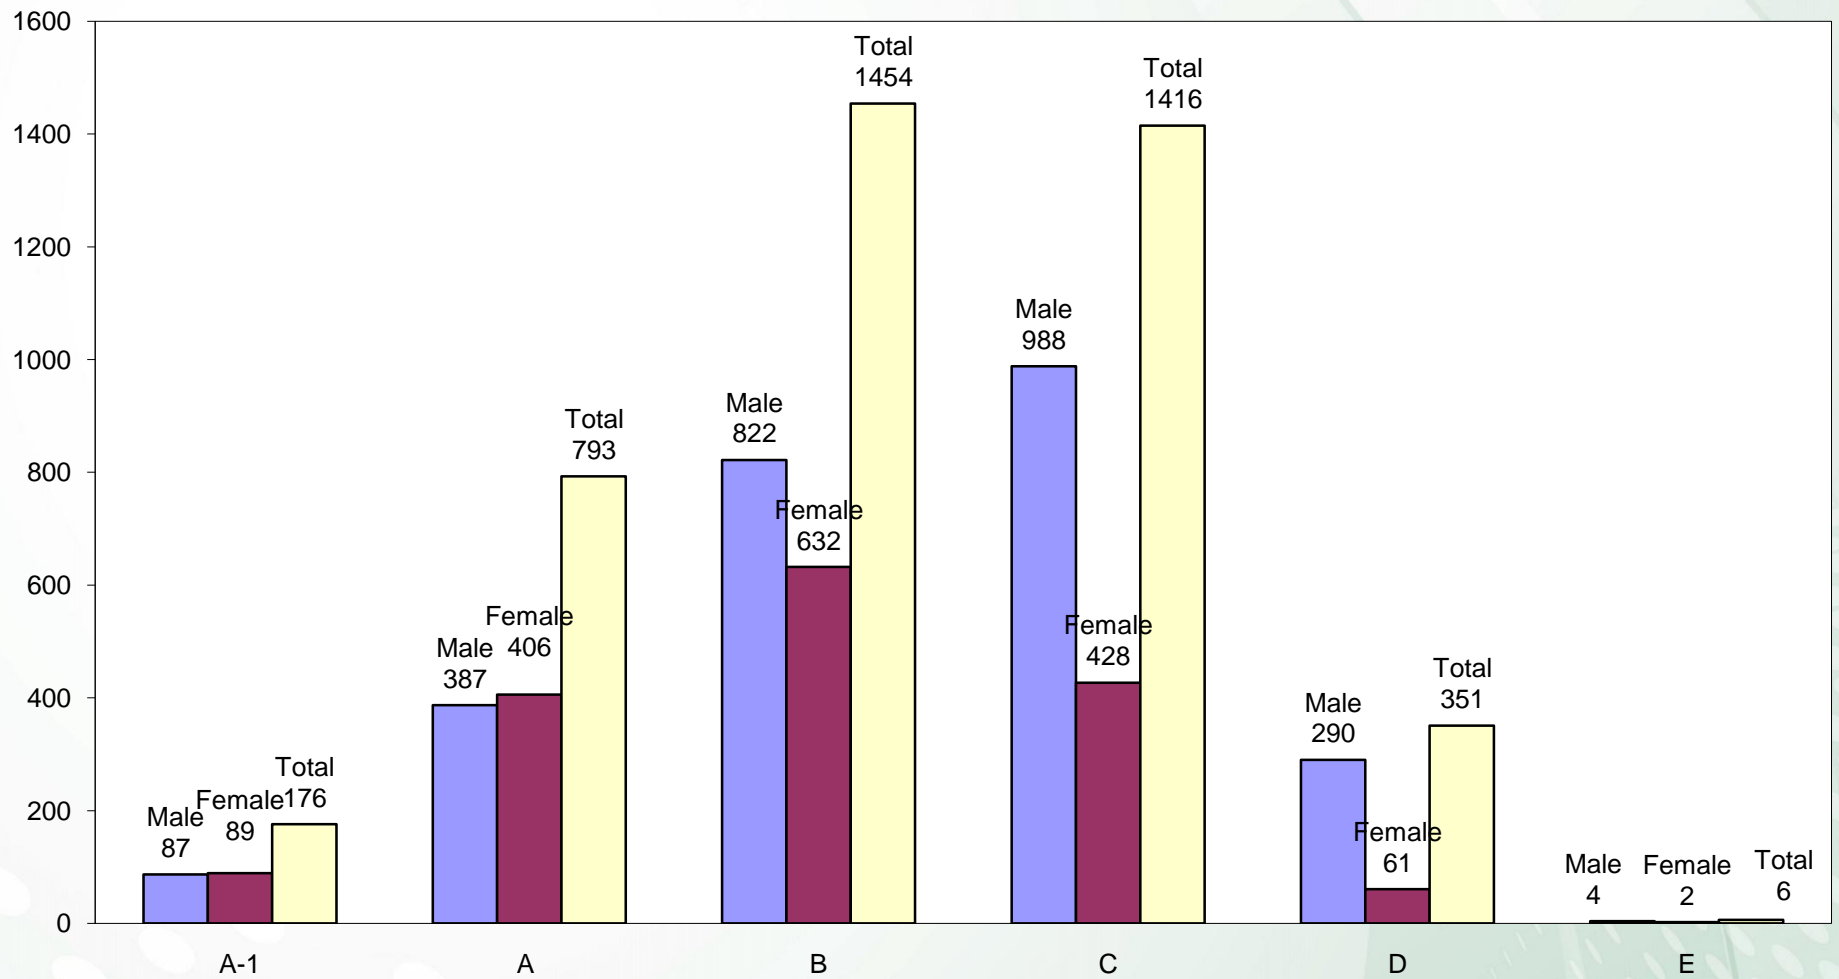

**INTERMEDIATE PART-II SCIENCE GENERAL GROUP ANNUAL EXAMINATION
RESULT – GRADE-WISE (MALE & FEMALE)**

(vii)