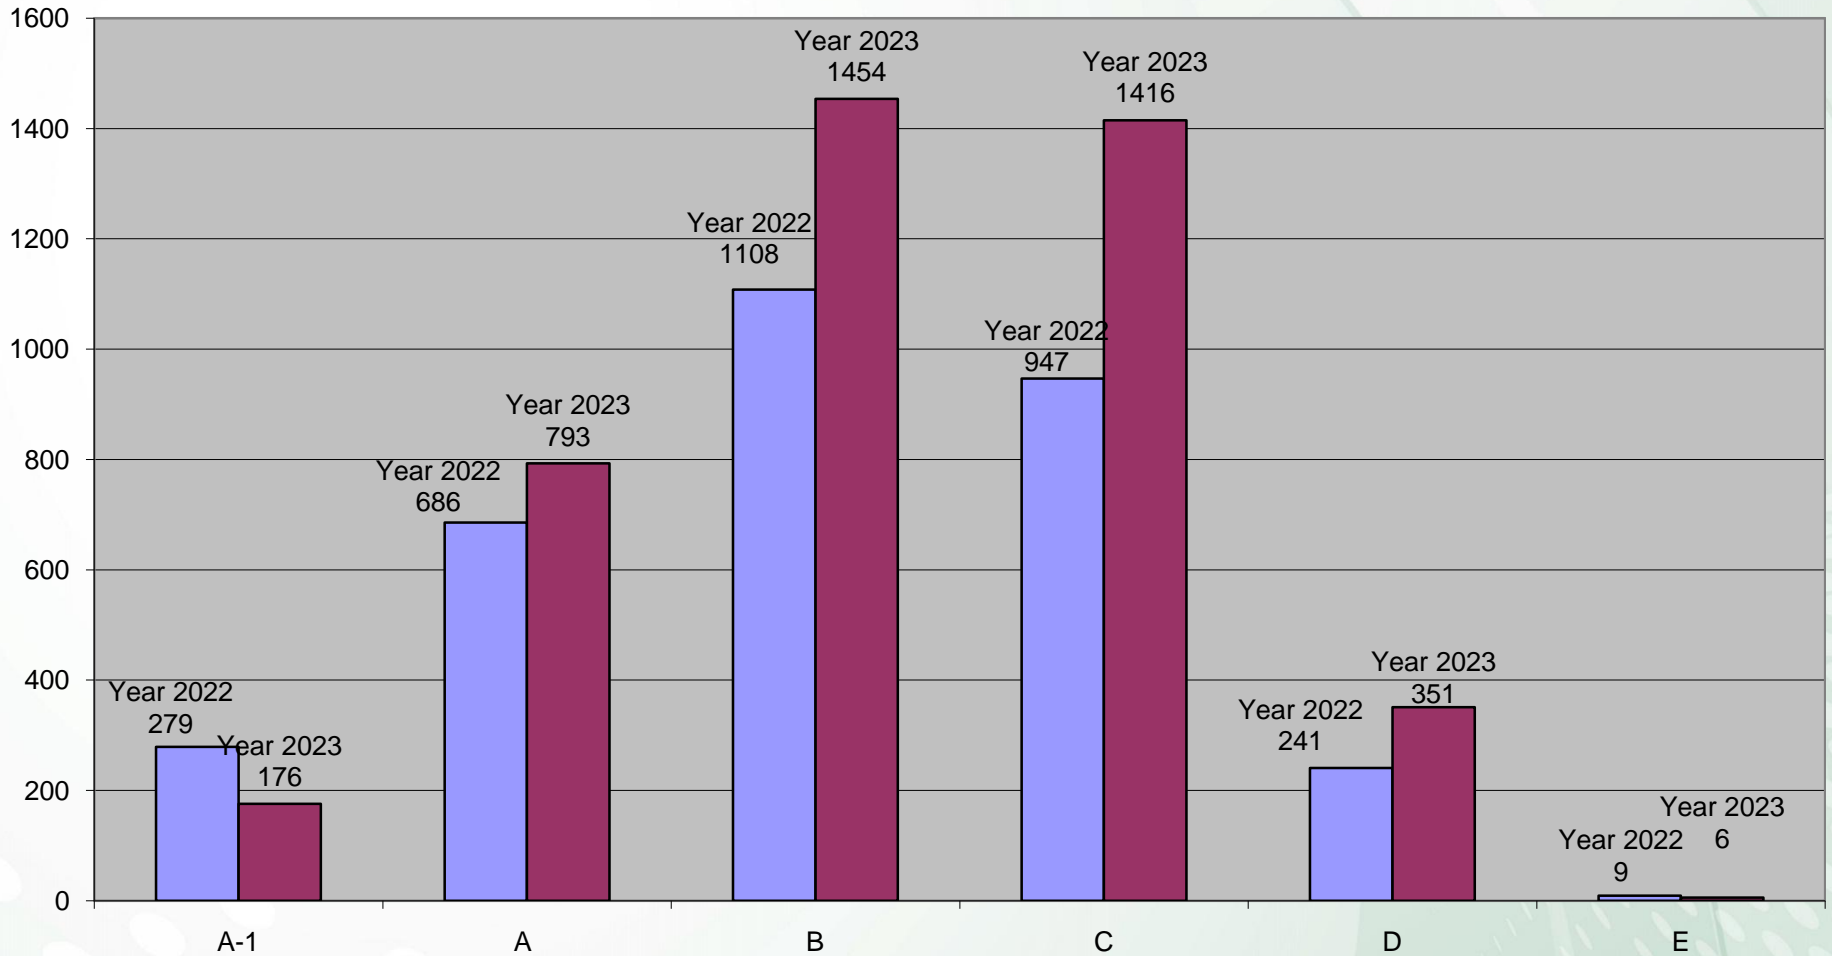

**INTERMEDIATE PART-II ANNUAL EXAMINATION SCIENCE GENERAL GROUP
GRADE-WISE COMPARISON OF RESULTS (YEAR 2022 & 2023)**

BOARD OF INTERMEDIATE EDUCATION, KARACHI

INTERMEDIATE PART-II (CLASS-XII) SCIENCE (GENERAL) GROUP ANNUAL EXAMINATION 2023 COLLEGE WISE MALE AND FEMALE PASS PERCENTAGE WITH GRADE (COMPARATIVE STATEMENT)

S.No.	College Name	Registered	Absent	Appeared	A-1	A	B	C	D	E	Fail	Total Pass	Pass %	Fail %
50% and Above														
1	Mama Girls Intermediate College, P.E.C.H.S. Karachi	8	0	8	0	1	4	2	1	0	0	8	100	0
2	Aga Khan Higher Secondary School	18	0	18	1	10	6	1	0	0	0	18	100	0
3	N.J.V. Govt. Higher Secondary School (Campus), Saeed Manzil	20	0	20	0	9	7	4	0	0	0	20	100	0
4	Muhammad Ismail Allah Wala Women College(Intermediate)	4	0	4	0	0	3	1	0	0	0	4	100	0
5	Nasra Girls College	1	0	1	0	0	0	1	0	0	0	1	100	0
6	Dr. Ziauddin Intermediate College	5	0	5	0	0	2	2	1	0	0	5	100	0
7	St. Patrick's College (Morning)	121	0	121	2	23	46	42	5	0	3	118	97.52	2.48
8	F.G Boys Inter College, Dr. Daud Pota Road	45	0	45	5	10	20	8	0	0	2	43	95.56	4.44
9	F.G. Girls Inter College, Askari-III	22	0	22	2	6	11	2	0	0	1	21	95.45	4.55
10	K.M.A. Girls Degree College	17	0	17	4	8	1	2	1	0	1	16	94.12	5.88
11	Bahria College (Karsaz)	135	0	135	25	71	27	4	0	0	8	127	94.07	5.93
12	Army Public College, Faisal, S.M.C.H.S.	16	0	16	0	1	5	8	1	0	1	15	93.75	6.25
13	Army Public College, Saddar	44	0	44	4	19	16	1	0	0	4	40	90.91	9.09
14	Fatimiyah College Boys Campus	32	1	31	1	3	16	8	0	0	3	28	90.32	9.68
15	St. Lawrance's Govt. Girls Degree College	141	0	141	6	34	60	24	3	0	14	127	90.07	9.93
16	St. Joseph's College for Women	20	0	20	0	7	5	6	0	0	2	18	90	10
17	Iqra Huffaz Boys College	9	0	9	0	1	3	4	0	0	1	8	88.89	11.11
18	DHACSS Degree College (Intermediate)	80	0	80	2	11	25	31	2	0	9	71	88.75	11.25
19	Commecs College	70	0	70	3	29	20	10	0	0	8	62	88.57	11.43
20	DHACSS College for Women (Intermediate)	33	0	33	4	19	4	2	0	0	4	29	87.88	12.12
21	Bahria Foundation College (Nazimabad Campus)	24	0	24	0	2	7	12	0	0	3	21	87.5	12.5
22	Al-Bayan Institute (Intermediate)	15	0	15	0	1	3	9	0	0	2	13	86.67	13.33
23	Adamjee Govt. Science College	142	0	142	20	32	32	32	4	0	22	120	84.51	15.49
24	BAMM P.E.C.H.S. Govt. College For Women	254	1	253	27	72	80	30	4	0	40	213	84.19	15.81