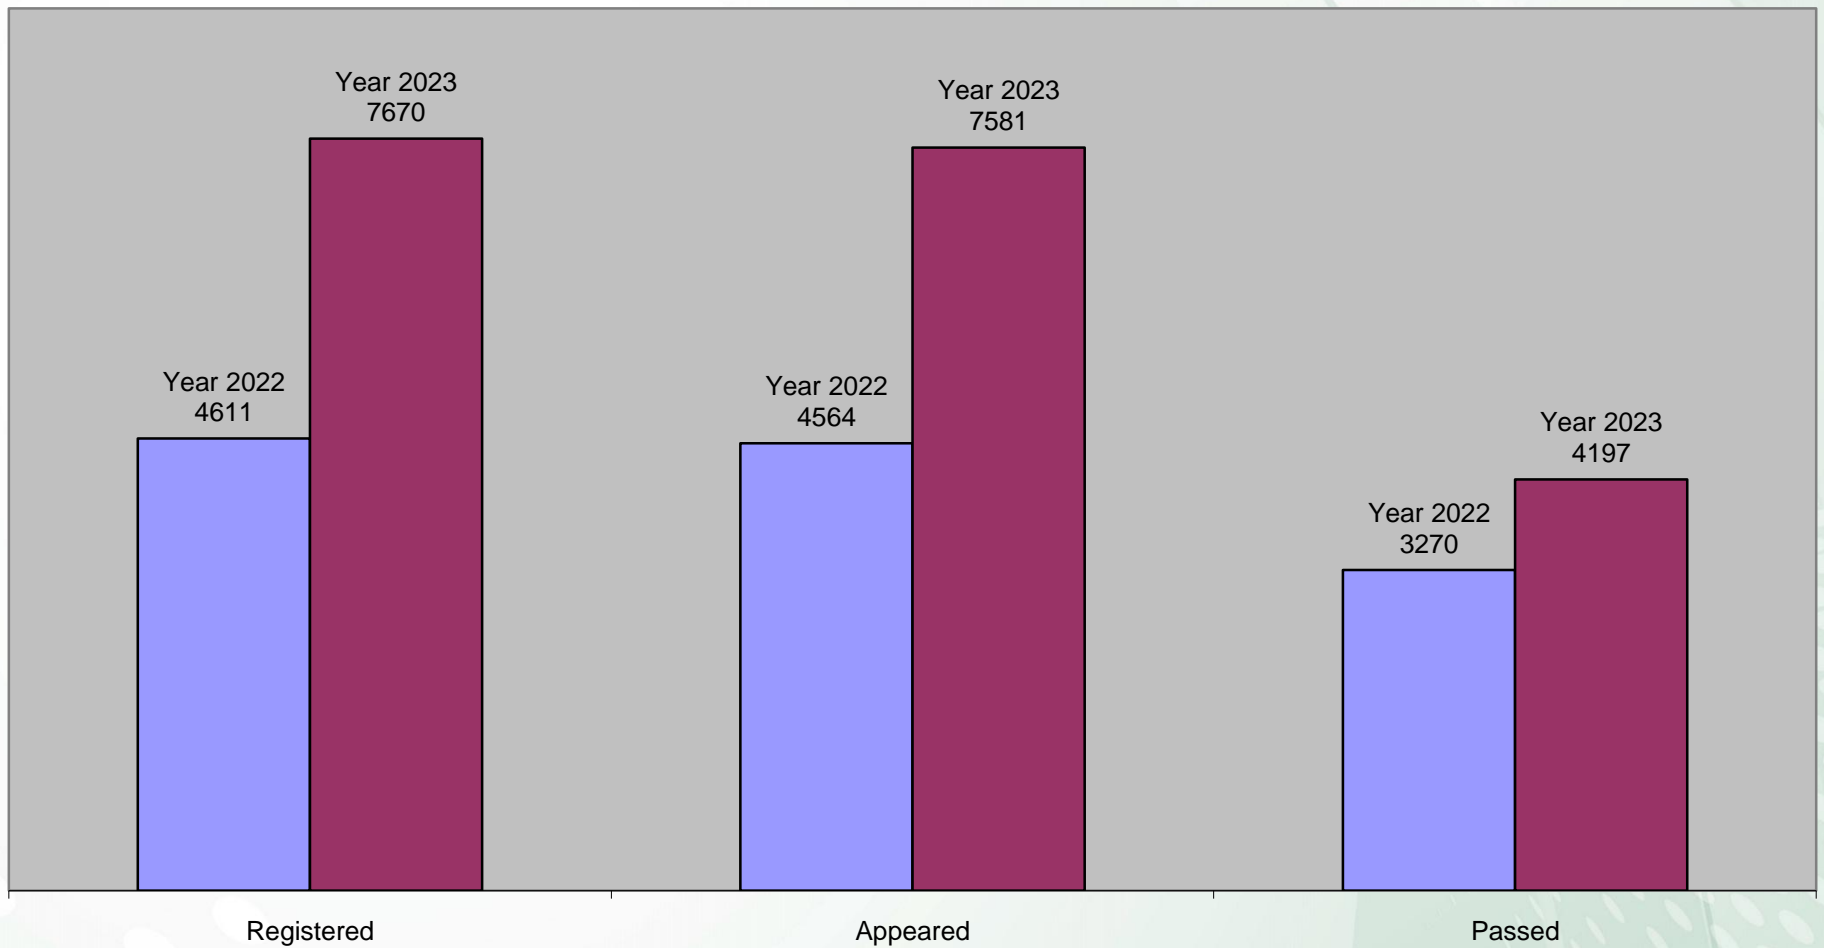

**INTERMEDIATE PART-II ANNUAL EXAMINATION SCIENCE GENERAL GROUP
COMPARISON OF RESULTS OF ANNUAL EXAMINATION (2022 & 2023)**