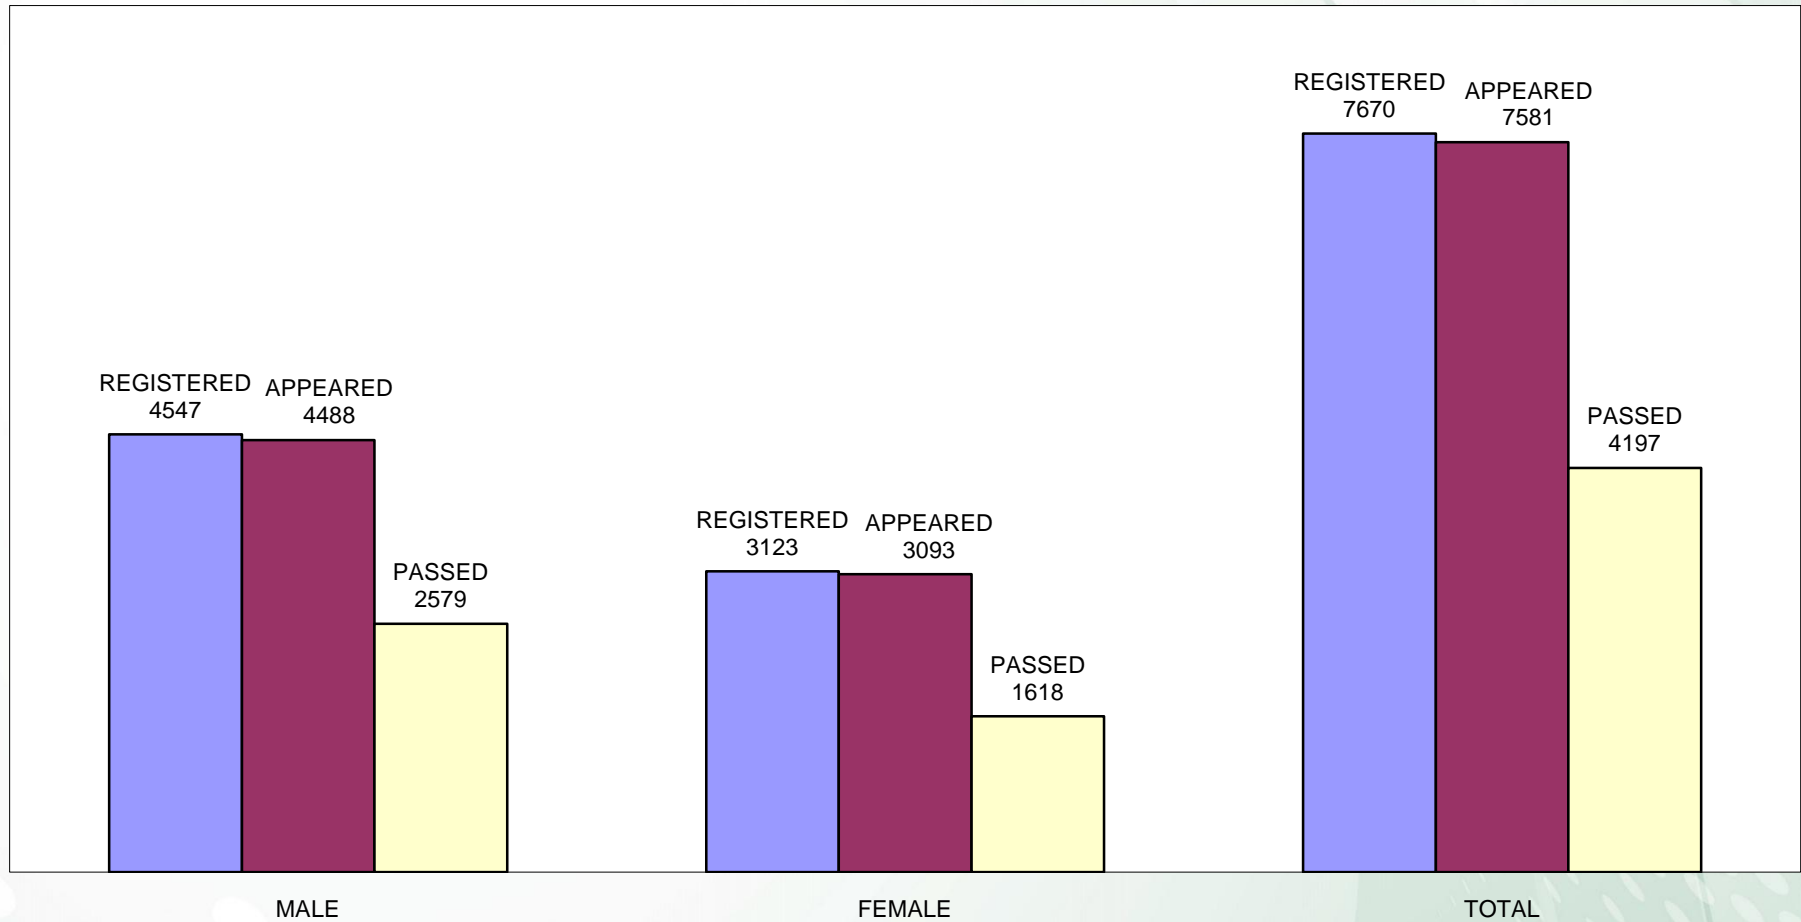

INTERMEDIATE PART-II SCIENCE GENERAL GROUP ANNUAL EXAMINATION RESULT AT A GLANCE