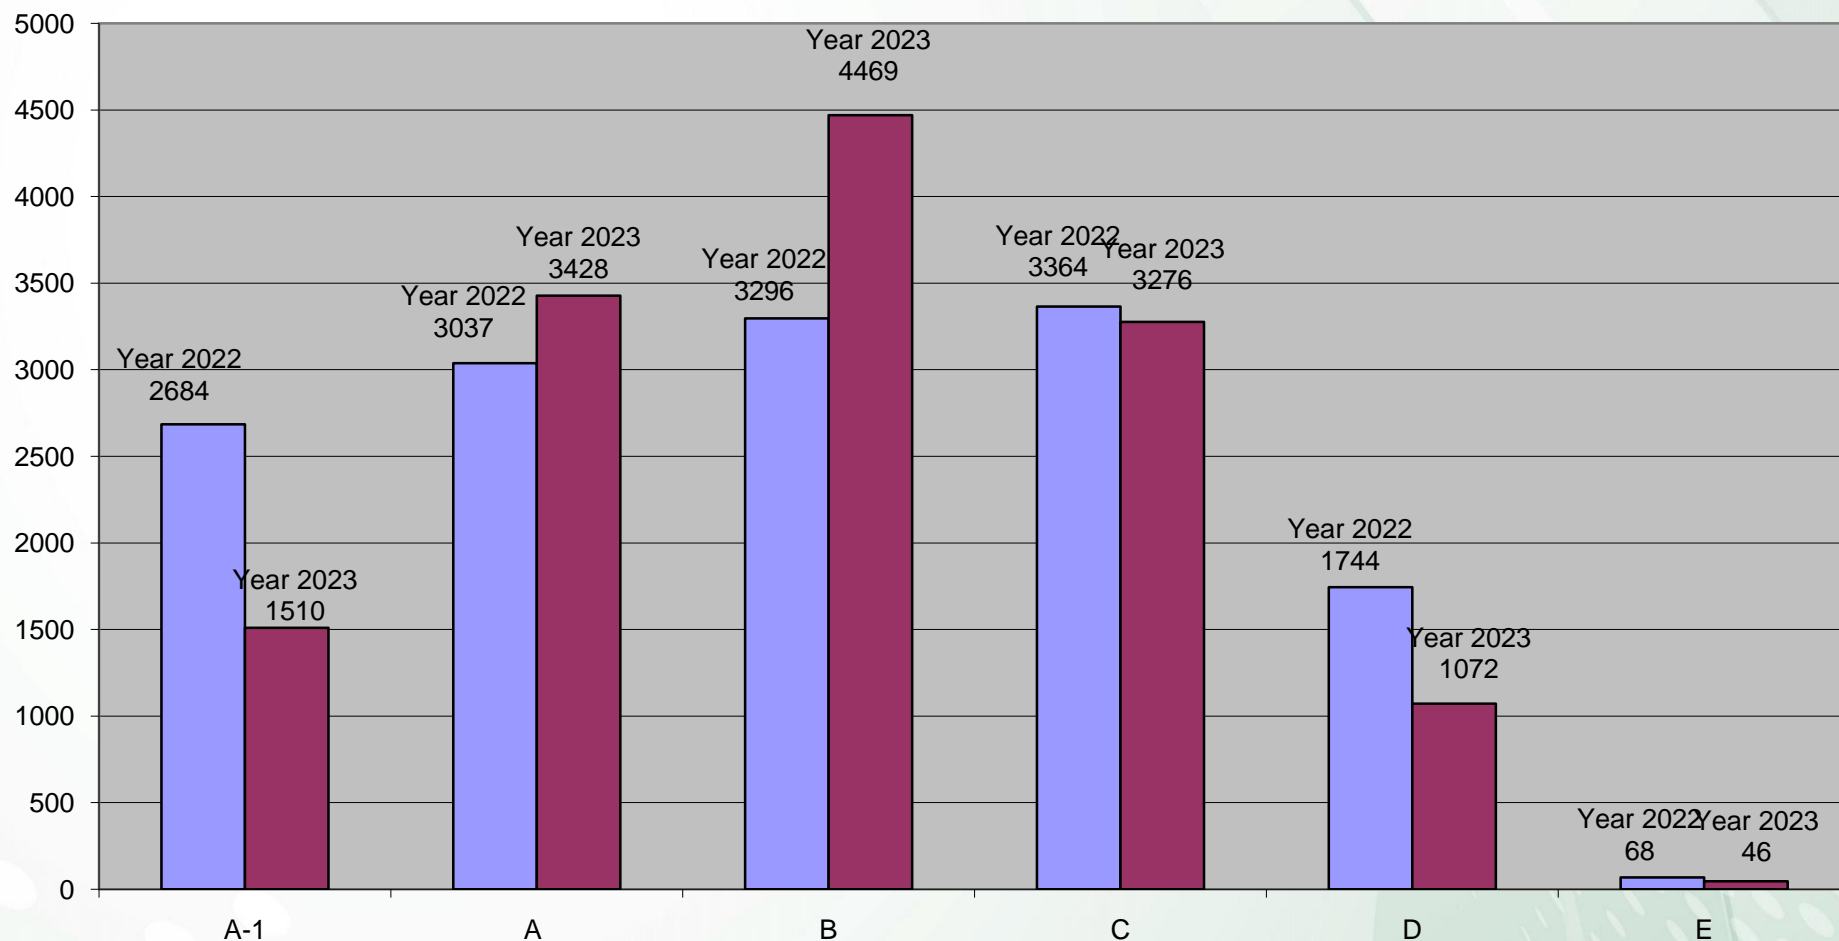

**INTERMEDIATE PART - II ANNUAL EXAMINATION SCIENCE PRE-MEDICAL (GROUP)
GRADE-WISE COMPARISON OF RESULTS (YEAR 2022 & 2023)**