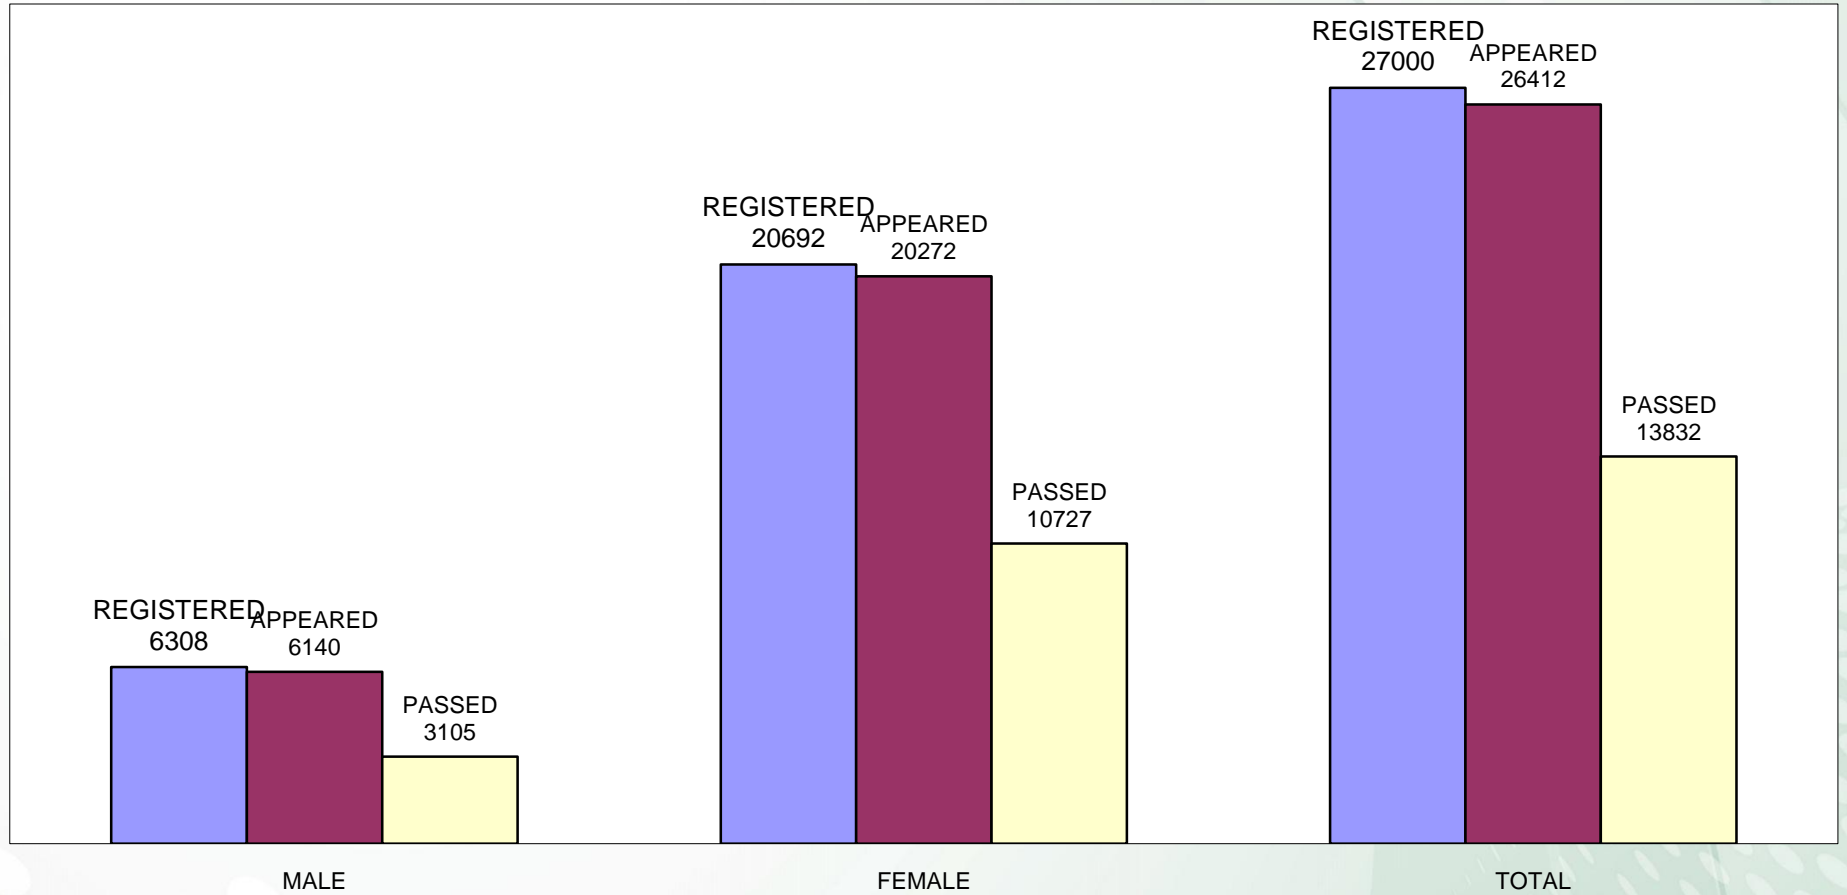

INTERMEDIATE PART - II ANNUAL EXAMINATION 2023 SCIENCE PRE-MEDICAL (GROUP) RESULT AT A GLANCE

BOARD OF INTERMEDIATE EDUCATION, KARACHI

INTERMEDIATE PART-II (CLASS-XII) SCIENCE (PRE-MEDICAL) GROUP ANNUAL EXAMINATION 2023 COLLEGE WISE MALE AND FEMALE PASS PERCENTAGE WITH GRADE (COMPARATIVE STATEMENT)

S.No.	College Name	Registered	Absent	Appeared	A-1	A	B	C	D	E	Fail	Total Pass	Pass %	Fail %
50% and Above														
1	Cadet College Karachi (Higher Secondary), Gadap	5	0	5	2	2	1	0	0	0	0	5	100.00	0.00
2	Muhammad Ismail Allah Wala Women College(Intermediate)	13	0	13	0	3	6	3	1	0	0	13	100.00	0.00
3	R.J Memorial Higher Secondary School	7	0	7	0	0	4	3	0	0	0	7	100.00	0.00
4	Army Public College, COD (Intermediate)	19	0	19	3	14	1	1	0	0	0	19	100.00	0.00
5	N.J.V. Govt. Higher Secondary School (Campus), Saeed Manzil	44	0	44	1	12	26	5	0	0	0	44	100.00	0.00
6	Usman Public School Campus II	14	0	14	7	3	4	0	0	0	0	14	100.00	0.00
7	Ghazi Muhammad Bin Qasim Govt. Boys Higher Secondary School	5	0	5	0	0	1	3	1	0	0	5	100.00	0.00
8	Danish Faraz Intermediate College, Malir	1	0	1	0	0	0	0	1	0	0	1	100.00	0.00
9	Pak-Turk Maarif International School & College (Higher Secondary) Clifton	7	0	7	1	1	1	2	2	0	0	7	100.00	0.00
10	Pak-Turk Maarif International School & College, Gulsahn-e-Iqbal	11	0	11	4	2	4	1	0	0	0	11	100.00	0.00
11	Karachi Girls College, Near Numaish Chowrangi	1	0	1	0	0	0	0	1	0	0	1	100.00	0.00
12	Chiniot Islamia College	26	0	26	6	10	8	2	0	0	0	26	100.00	0.00
13	Bahria Model College, DHA Phase-II	1	0	1	0	0	0	1	0	0	0	1	100.00	0.00
14	Commecs College	128	0	128	24	60	35	8	0	0	1	127	99.22	0.78
15	Army Public College, Saddar	101	0	101	22	39	35	4	0	0	1	100	99.01	0.99
16	Bahria College (Karsaz)	292	2	290	120	123	43	1	0	0	3	287	98.97	1.03
17	Metropolis Intermediate College for Girls	62	0	62	21	26	13	1	0	0	1	61	98.39	1.61
18	Aga Khan Higher Secondary School	50	0	50	22	21	6	0	0	0	1	49	98.00	2.00
19	Al-Badar Higher Secondary School (Girls)	38	0	38	21	8	6	2	0	0	1	37	97.37	2.63
20	New Fazaia Intermediate College, Shahrah-e-Faisal	32	0	32	0	18	9	4	0	0	1	31	96.88	3.13
21	Adamjee Govt. Science College	89	0	89	34	31	15	6	0	0	3	86	96.63	3.37
22	Usman Public School Campus I	83	0	83	30	32	13	5	0	0	3	80	96.39	3.61
23	BAMM P.E.C.H.S. Govt. College For Women	420	3	417	179	148	56	18	0	0	16	401	96.16	3.84
24	St. Lawrance's Govt. Girls Degree College	227	0	227	79	88	37	11	1	0	11	216	95.15	4.85