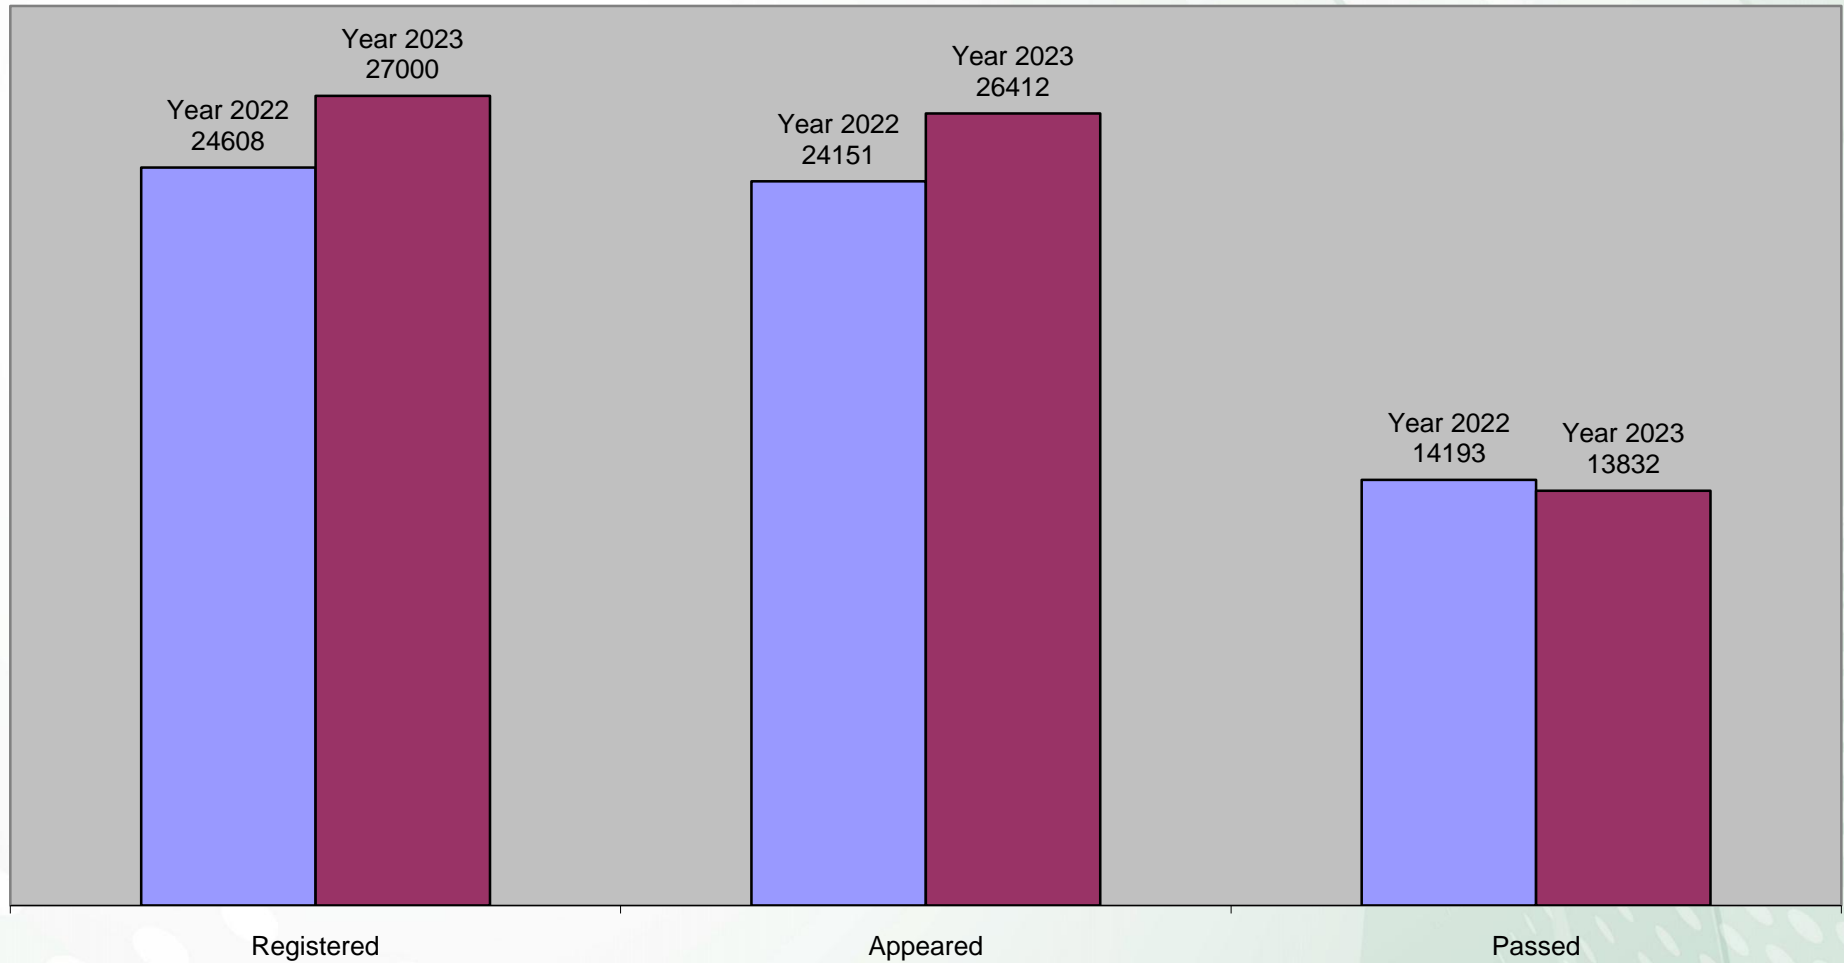

ZAHEER UDDIN BHUTTO
(CONTROLLER OF EXAMINATIONS)

**INTERMEDIATE PART - II ANNUAL EXAMINATION SCIENCE PRE-MEDICAL (GROUP)
GRADE-WISE COMPARISON OF RESULTS (YEAR 2022 & 2023)**

**INTERMEDIATE PART - II ANNUAL EXAMINATION SCIENCE PRE-MEDICAL (GROUP)
COMPARISON OF RESULTS OF ANNUAL EXAMINATION 2022& 2023**