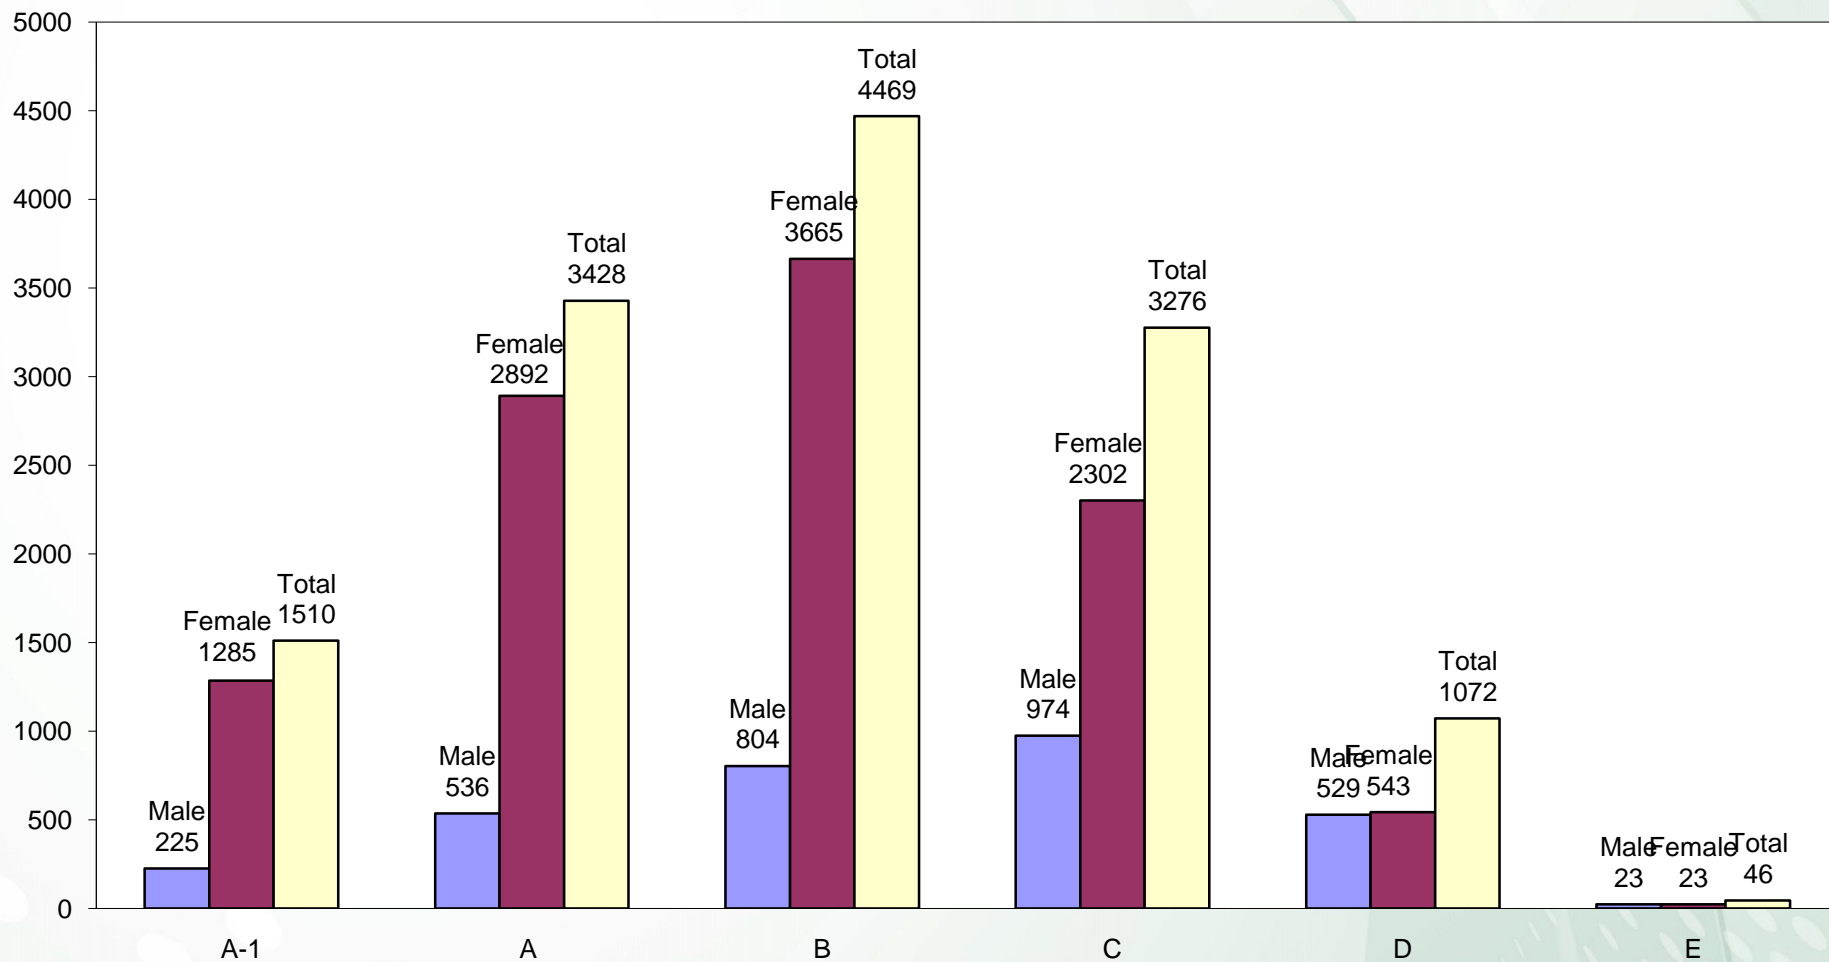

**INTERMEDIATE PART - II ANNUAL EXAMINATION SCIENCE PRE-MEDICAL (GROUP)
RESULT – GRADE-WISE (MALE & FEMALE)**

(vii)